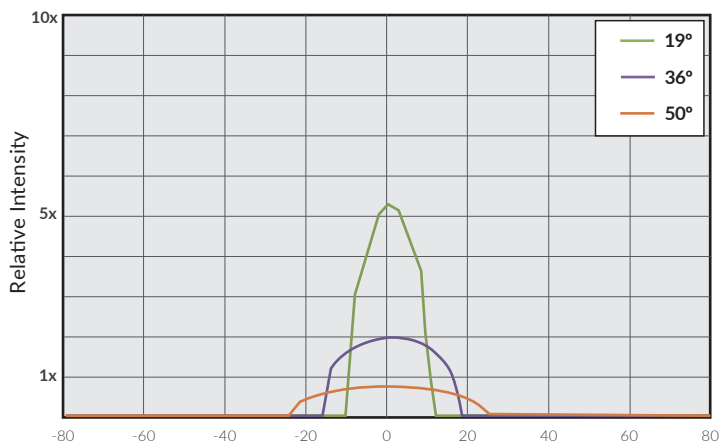

# G3 COLOR

Cinematic LED Ellipsoidal Light

The **G3 COLOR** is a cinema-grade 90W full-color ellipsoidal with razor-sharp cuts and a unique 360 degree rotating barrel. The beam produced from either the 19°, 36° or 50° lens tube is uniform and bright without any color fringing. At the core of the G3 is the latest generation of Fiilex's patented Dense Matrix LED that adheres to the highest standards of dimming and color calibration. The G3 ellipsoidal gives you full control and can be rigged and hidden anywhere on production sets.

### SPECIFICATIONS

Beam Angle	19° / 36° / 50° lens tube
CCT Range	2000-10000K continuous tuning + magenta/green shift
CRI / TLCI	95 / 90 typical
Control Modes	CCT, HSI, RGBW, GEL, CCTRGBW, CCTHSI, CIExy, ICTHS, and more
Dimming	100 - 0% flicker free
Dimming Modes / Curve	Smooth, Sharp / Linear, Gamma
Light Engine	DiCon Dense Matrix LED
Power Consumption	90W max AC   80W max DC
BTUs/hour	307 (BTUs/hour) max
DC Input	14 - 30V DC (via 5.5mm x 2.5mm Barrel)
AC Input	100 - 240V AC, 50 ~ 60Hz
DMX / RDM Port	TRRS (XLR-5 via adapter)
Wireless Control	Integrated LumenRadio CRMX
USB Power Output	5V/1A (via USB-C)
Weight	Fixture: 6.7 lbs / 3.0kg (includes lens tube)   Power adapter: 1.1 lbs/0.5kg
Size (L x W x H)	14.4" x 8.6" x 11.0" / 36.6cm x 21.8cm x 27.8cm
Mount	Baby stud 5/8" female (16mm)
IP Rating	IP-X5 (water-resistant)
Thermal Design	Controllable fan
Operating Temperature	32 - 104°F / 0 - 40°C
GoBo Size	M Size (Diameter 66mm / Max Image: 48mm / Max Thickness: 1mm)