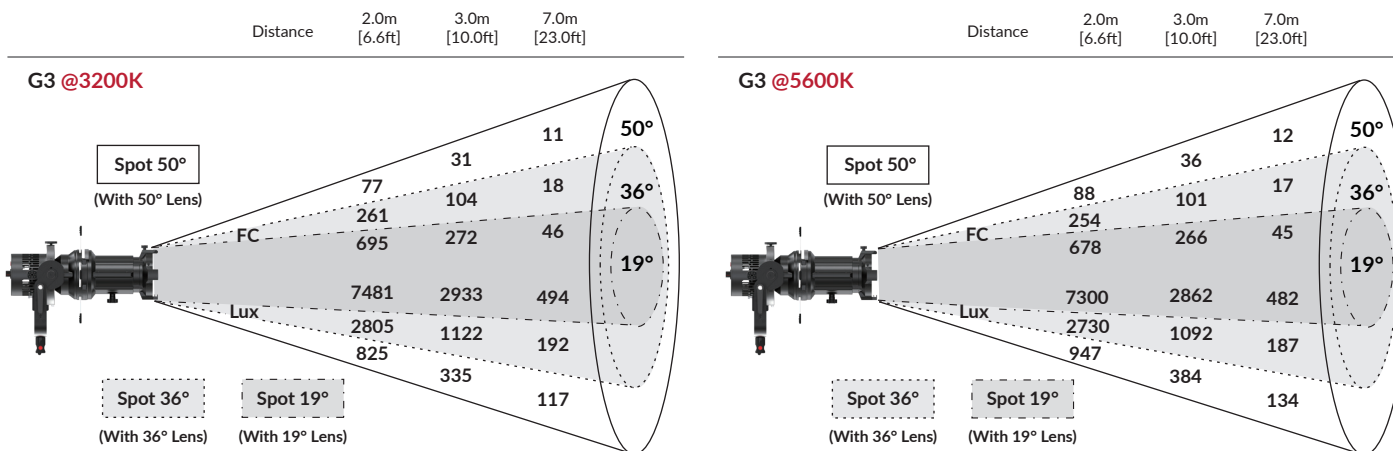

# G3 COLOR

Cinematic LED Ellipsoidal Light

The **G3 COLOR** is a cinema-grade 90W full-color ellipsoidal with razor-sharp cuts and a unique 360 degree rotating barrel. The beam produced from either the 19°, 36° or 50° lens tube is uniform and bright without any color fringing. At the core of the G3 is the latest generation of Fiilex's patented Dense Matrix LED that adheres to the highest standards of dimming and color calibration. The G3 ellipsoidal gives you full control and can be rigged and hidden anywhere on production sets.

## FEATURES

- High-CRI white light output (2000-10000K)
- 8 and 16-bit color modes: CCTRGBW, CCTHSI, CIExy, etc.
- IP-X5 Rating (water resistant)
- Easy PSU / battery mounting on yoke
- Razor-sharp cuts and rotating barrel
- Wireless control via integrated LumenRadio
- Hardline DMX via XLR-5 adapter
- Smooth and Sharp dimming modes
- DMX-controllable fan modes: Full, Auto, Silent, Off
- Compact and easy to hide

### SPECIFICATIONS

Beam Angle	19° / 36° / 50° lens tube
CCT Range	2000-10000K continuous tuning + magenta/green shift
CRI / TLCI	95 / 90 typical
Control Modes	CCT, HSI, RGBW, GEL, CCTRGBW, CCTHSI, CIExy, ICTHS, and more
Dimming	100 - 0% flicker free
Dimming Modes / Curve	Smooth, Sharp / Linear, Gamma
Light Engine	DiCon Dense Matrix LED
Power Consumption	90W max AC   80W max DC
BTUs/hour	307 (BTUs/hour) max
DC Input	14 - 30V DC (via 5.5mm x 2.5mm Barrel)
AC Input	100 - 240V AC, 50 ~ 60Hz
DMX / RDM Port	TRRS (XLR-5 via adapter)
Wireless Control	Integrated LumenRadio CRMX
USB Power Output	5V/1A (via USB-C)
Weight	Fixture: 6.7 lbs / 3.0kg (includes lens tube)   Power adapter: 1.1 lbs/0.5kg
Size (L x W x H)	14.4" x 8.6" x 11.0" / 36.6cm x 21.8cm x 27.8cm
Mount	Baby stud 5/8" female (16mm)
IP Rating	IP-X5 (water-resistant)
Thermal Design	Controllable fan
Operating Temperature	32 - 104°F / 0 - 40°C
GoBo Size	M Size (Diameter 66mm / Max Image: 48mm / Max Thickness: 1mm)

### PHOTOMETRIC DATA