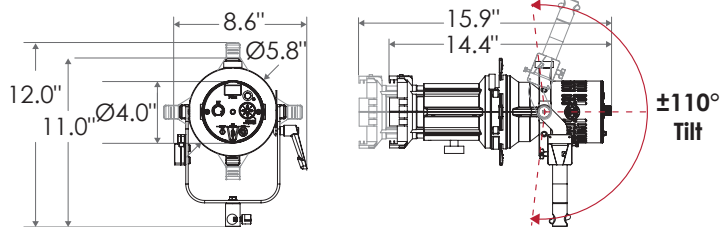

# G3 COLOR

Cinematic LED Ellipsoidal Light

The **G3 COLOR** is a cinema-grade 90W full-color ellipsoidal with razor-sharp cuts and a unique 360 degree rotating barrel. The beam produced from either the 19°, 36° or 50° lens tube is uniform and bright without any color fringing. At the core of the G3 is the latest generation of Fiilex's patented Dense Matrix LED that adheres to the highest standards of dimming and color calibration. The G3 ellipsoidal gives you full control and can be rigged and hidden anywhere on production sets.

## FEATURES

- High-CRI white light output (2000-10000K)
- 8 and 16-bit color modes: CCTRGBW, CCTHSI, CIExy, etc.
- IP-X5 Rating (water resistant)
- Easy PSU / battery mounting on yoke
- Razor-sharp cuts and rotating barrel
- Wireless control via integrated LumenRadio
- Hardline DMX via XLR-5 adapter
- Smooth and Sharp dimming modes
- DMX-controllable fan modes: Full, Auto, Silent, Off
- Compact and easy to hide

### SPECIFICATIONS

Beam Angle	19° / 36° / 50° lens tube
CCT Range	2000-10000K continuous tuning + magenta/green shift
CRI / TLCI	95 / 90 typical
Control Modes	CCT, HSI, RGBW, GEL, CCTRGBW, CCTHSI, CIExy, ICTHS, and more
Dimming	100 - 0% flicker free
Dimming Modes / Curve	Smooth, Sharp / Linear, Gamma
Light Engine	DiCon Dense Matrix LED
Power Consumption	90W max AC   80W max DC
BTUs/hour	307 (BTUs/hour) max
DC Input	14 - 30V DC (via 5.5mm x 2.5mm Barrel)
AC Input	100 - 240V AC, 50 ~ 60Hz
DMX / RDM Port	TRRS (XLR-5 via adapter)
Wireless Control	Integrated LumenRadio CRMX
USB Power Output	5V/1A (via USB-C)
Weight	Fixture: 6.7 lbs / 3.0kg (includes lens tube)   Power adapter: 1.1 lbs/0.5kg
Size (L x W x H)	14.4" x 8.6" x 11.0" / 36.6cm x 21.8cm x 27.8cm
Mount	Baby stud 5/8" female (16mm)
IP Rating	IP-X5 (water-resistant)
Thermal Design	Controllable fan
Operating Temperature	32 - 104°F / 0 - 40°C
GoBo Size	M Size (Diameter 66mm / Max Image: 48mm / Max Thickness: 1mm)