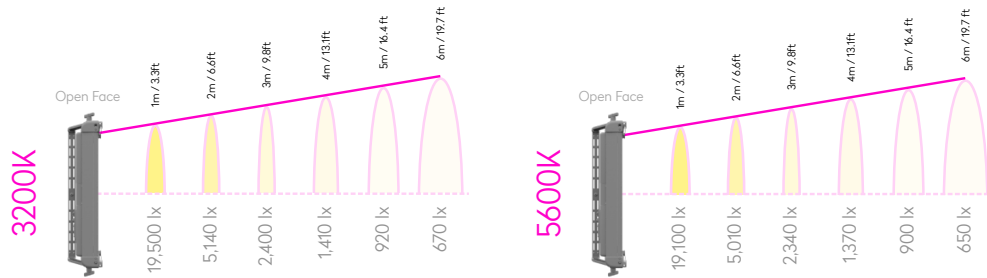

VORTEX 8S

Soft As.

650W
Power

IP65
Water Resistant

LNx
Compatible

PSU
Inside

VORTEX8S OVERVIEW

Discover the Vortex8 Soft (V8S), the 2x1 LED lighting system for professionals seeking versatility and quality. As the softer sibling to the Vortex8 hard panel, it's designed with the same build-quality and user-friendly interface, integrating an RRGBBW colour engine, power supply, and antennas into a sleek, robust design. A 110° beam produces 58,200lumens and 2,340lux @3m (5600K, Open Face). This fixture has a CCT range from 2200k to 15000k and eight independently controllable zones.

The Vortex8S is a dedicated soft source that blends efficiency and performance with its 650W output, enveloping your space in beautiful full-spectrum soft light. Whether it's for a space-constrained studio setup or the demanding conditions of outdoor broadcasts, the Vortex8 Soft is your go-to lighting solution. Its 48V DC input ensures easy transition to battery power when the action moves off-grid.

With a 5-year warranty upon registration, the Vortex8S is committed to reliability. Learn more at www.creamsource.com.

VORTEX8S PHOTOMETRICS

3200K	3200K							5600K							
	Open Face	1m	2m	3m	4m	5m	6m	10m	3.3ft	6.6ft	9.8ft	13.1ft	16.4ft	19.7ft	32.8ft
Intensifier	20200	5410	2500	1460	960	690	280	1877	503	232	136	89	64	26	FC
Diffuser	15600	4080	1880	1100	730	520	220	1449	379	175	102	68	48	20	FC
Dome	13600	3530	1630	950	630	450	180	1263	328	151	88	59	42	17	FC