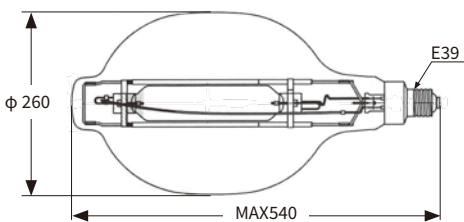

MF301-WTH,MF301-WTH/U

Compatible Ballast **KD30CP,KD32P,KD30HP, KD32HP,KD32PHV (50Hz)**

Specification			
	MF301-WTH	MF301-WTH/U	Reference range
Lamp Wattage	3,200W	3,200W	3,400W
Lamp Voltage	235V	235V	235V
Lamp Current	14.1A	14.1A	14.9A
Total Luminous Flux	377,000lm	377,000lm	411,000lm
Lumens per Watt	118lm/W	118lm/W	121lm/W
Color Temperature	4100K	4100K	4000K

White