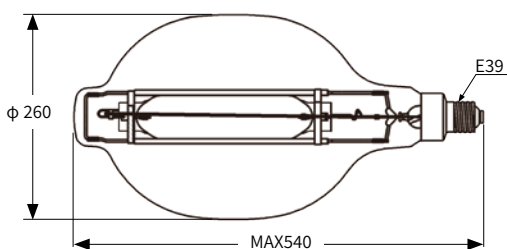

NEW MF301-WP

Compatible Ballast **KE34P, KD30CP, KD32P, KD30EP, KD32EP, KT32HP(50Hz), KT41P(50Hz)**

	Specification		
	MF301-WP	MF401-WTHJ	Reference range
Lamp Wattage	3,000W	3,600W	4,000W
Lamp Voltage	230V	230V	230V
Lamp Current	14.0A	16.1A	18.0A
Total Luminous Flux	340,000lm	476,000lm	537,000lm
Lumens per Watt	113lm/W	130lm/W	134lm/W
Color Temperature	5000K	4100K	4050K

White

Boat-deck Metal Halide Lamp

MF201-WTH,MF201-GH

Compatible Ballast **KA22L**

Specification			
	MF201-WTH	Reference range	MF201-GH
Lamp Wattage	1,800W	2,000W	1,800W
Lamp Voltage	230V	230V	230V
Lamp Current	8.6A	9.1A	8.6A
Total Luminous Flux	206,000lm	248,000lm	190,000lm
Lumens per Watt	114lm/W	124lm/W	106lm/W
Color Temperature	5400K	5100K	7100K