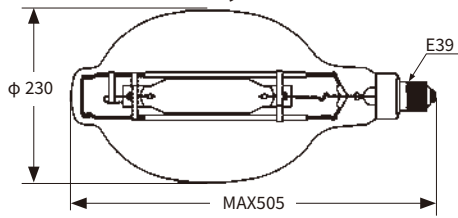

NEW MF301-WP

Compatible Ballast **KE34P, KD30CP, KD32P, KD30EP, KD32EP, KT32HP(50Hz), KT41P(50Hz)**

	Specification		
	MF301-WP	MF401-WTHJ	Reference range
Lamp Wattage	3,000W	3,600W	4,000W
Lamp Voltage	230V	230V	230V
Lamp Current	14.0A	16.1A	18.0A
Total Luminous Flux	340,000lm	476,000lm	537,000lm
Lumens per Watt	113lm/W	130lm/W	134lm/W
Color Temperature	5000K	4100K	4050K

White

Boat-deck Metal Halide Lamp

MF201-WTH,MF201-GH

Compatible Ballast **KA22L**

Specification			
	MF201-WTH	Reference range	MF201-GH
Lamp Wattage	1,800W	2,000W	1,800W
Lamp Voltage	230V	230V	230V
Lamp Current	8.6A	9.1A	8.6A
Total Luminous Flux	206,000lm	248,000lm	190,000lm
Lumens per Watt	114lm/W	124lm/W	106lm/W
Color Temperature	5400K	5100K	7100K