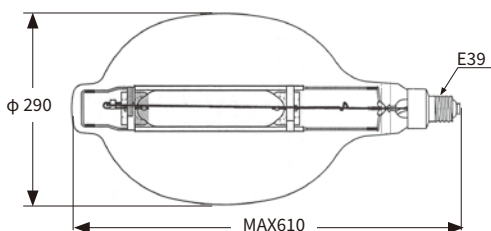

MF401-WTVH/U

Compatible Ballast **KE34P,KD30EP,KD32EP, KD40TP,KD42TP,KT41P(50Hz)**

Specification	
	MF401-WTVH/U
Lamp Wattage	3,600W
Lamp Voltage	240V
Lamp Current	16.6A
Total Luminous Flux	450,000lm
Lumens per Watt	125lm/W
Color Temperature	4000K
Reference range	4,000W
Reference range	240V
Reference range	17.1A
Reference range	508,000lm
Reference range	127lm/W
Reference range	3900K

White