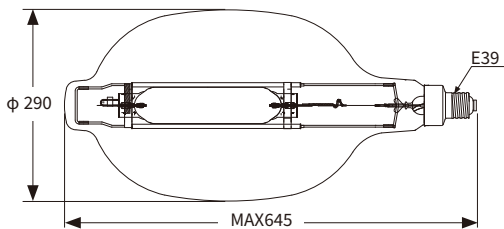

MF401-WTH,MF401-GH

Compatible Ballast **KE34P,KD30CP,KD32P,KD30EP, KD32EP,KT32HP(50Hz),KT41P(50Hz)**

Specification			
	MF401-WTH	Reference range	MF401-GH
Lamp Wattage	3,600W	4,000W	3,600W
Lamp Voltage	230V	230V	230V
Lamp Current	16.6A	18.0A	16.6A
Total Luminous Flux	454,000lm	515,000lm	365,000lm
Lumens per Watt	126lm/W	129lm/W	101lm/W
Color Temperature	4700K	4400K	7200K

White

Green