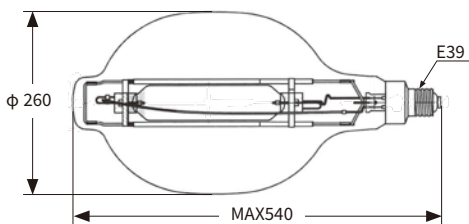

MF301-WT/U,MF301-G/U

Compatible Ballast **KE30P,KE32P,KE34EP**

Specification		
	MF301-WT/U	MF301-G/U
Lamp Wattage	2,700W	2,700W
Lamp Voltage	240V	240V
Lamp Current	11.8A	11.8A
Total Luminous Flux	317,000lm	257,000lm
Lumens per Watt	118lm/W	96lm/W
Color Temperature	4300K	7000K

White

Green